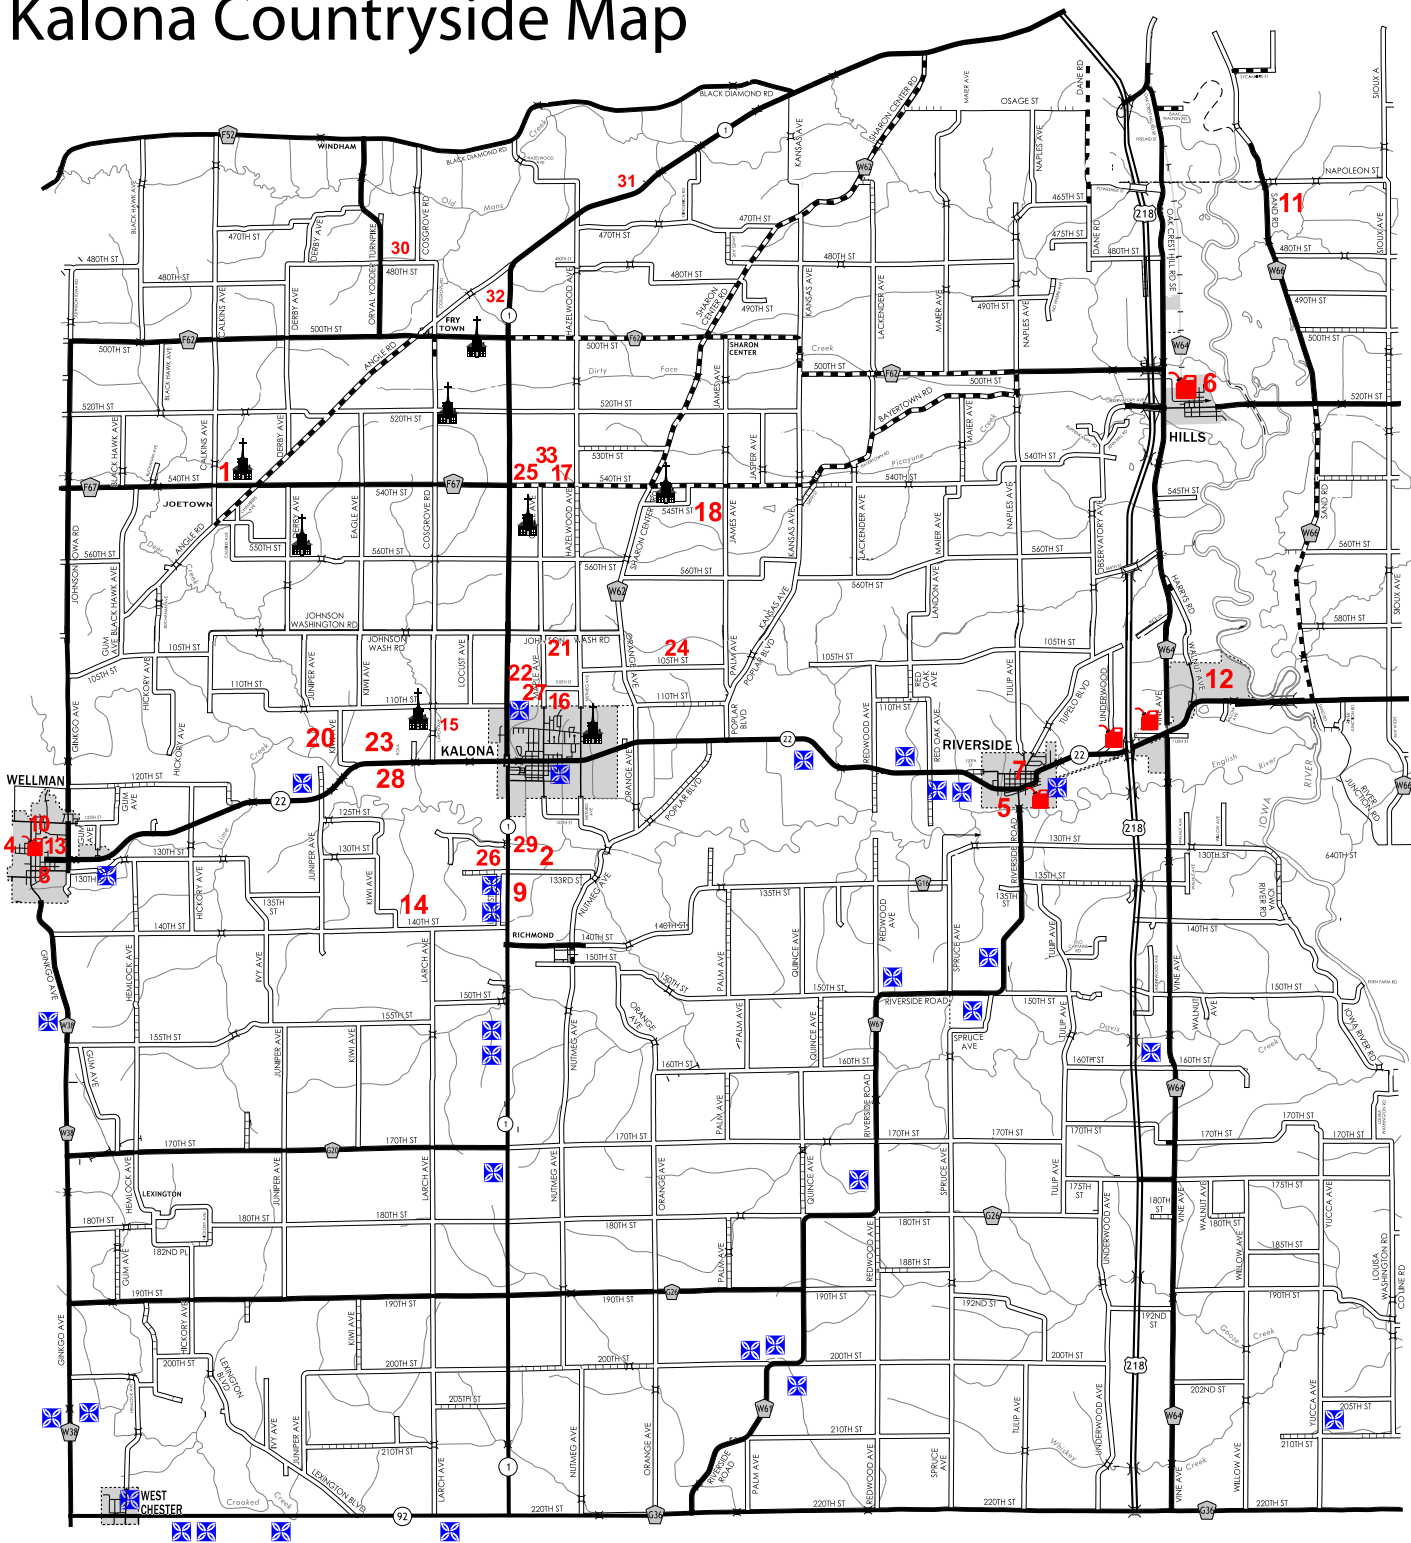

Kalona Countryside Map

Places of Interest

- 1 Amish Historical Marker
- 2 Shiloh Amphitheatre

Barn Quilts

Dining

- 4 DJs Casual Cafe
- 5 Ice House Sports Bar
- 6 Iguana Mexican Restaurant
- 7 Murphys Bar & Grill
- 8 Scoops Ice Cream Parlor

Recreation

- 9 Kalona Golf Club
- 10 Parkside Recreation Center
- 11 Pleasant Valley Golf Course
- 12 Riverside Casino & Golf Resort
- 13 Wellman Golf Course
- 14 Windmill Ridge Campground

Businesses

- 15 Carriage House Bed & Breakfast
- 16 Cedar Grove Fabrics
- 17 Central Discount
- 18 Community Country Store
- 20 Cozy Country Cottage
- 21 Golden Delight Bakery
- 22 Ethel's Bed & Breakfast
- 23 Heartland Designs
- 24 JK Creative Wood Gifts
- 25 Kalona Cheese Factory
- 26 Magdelenas on the English
- 27 Maple Ave Greenhouse
- 28 Midwest Woodworks
- 29 Niff's Nature Nook
- 30 Old Mans Creek Antiques
- 31 Rug Cottage & Barntiques
- 32 Sisters Garden & Bloom
- 33 Stringtown Grocery